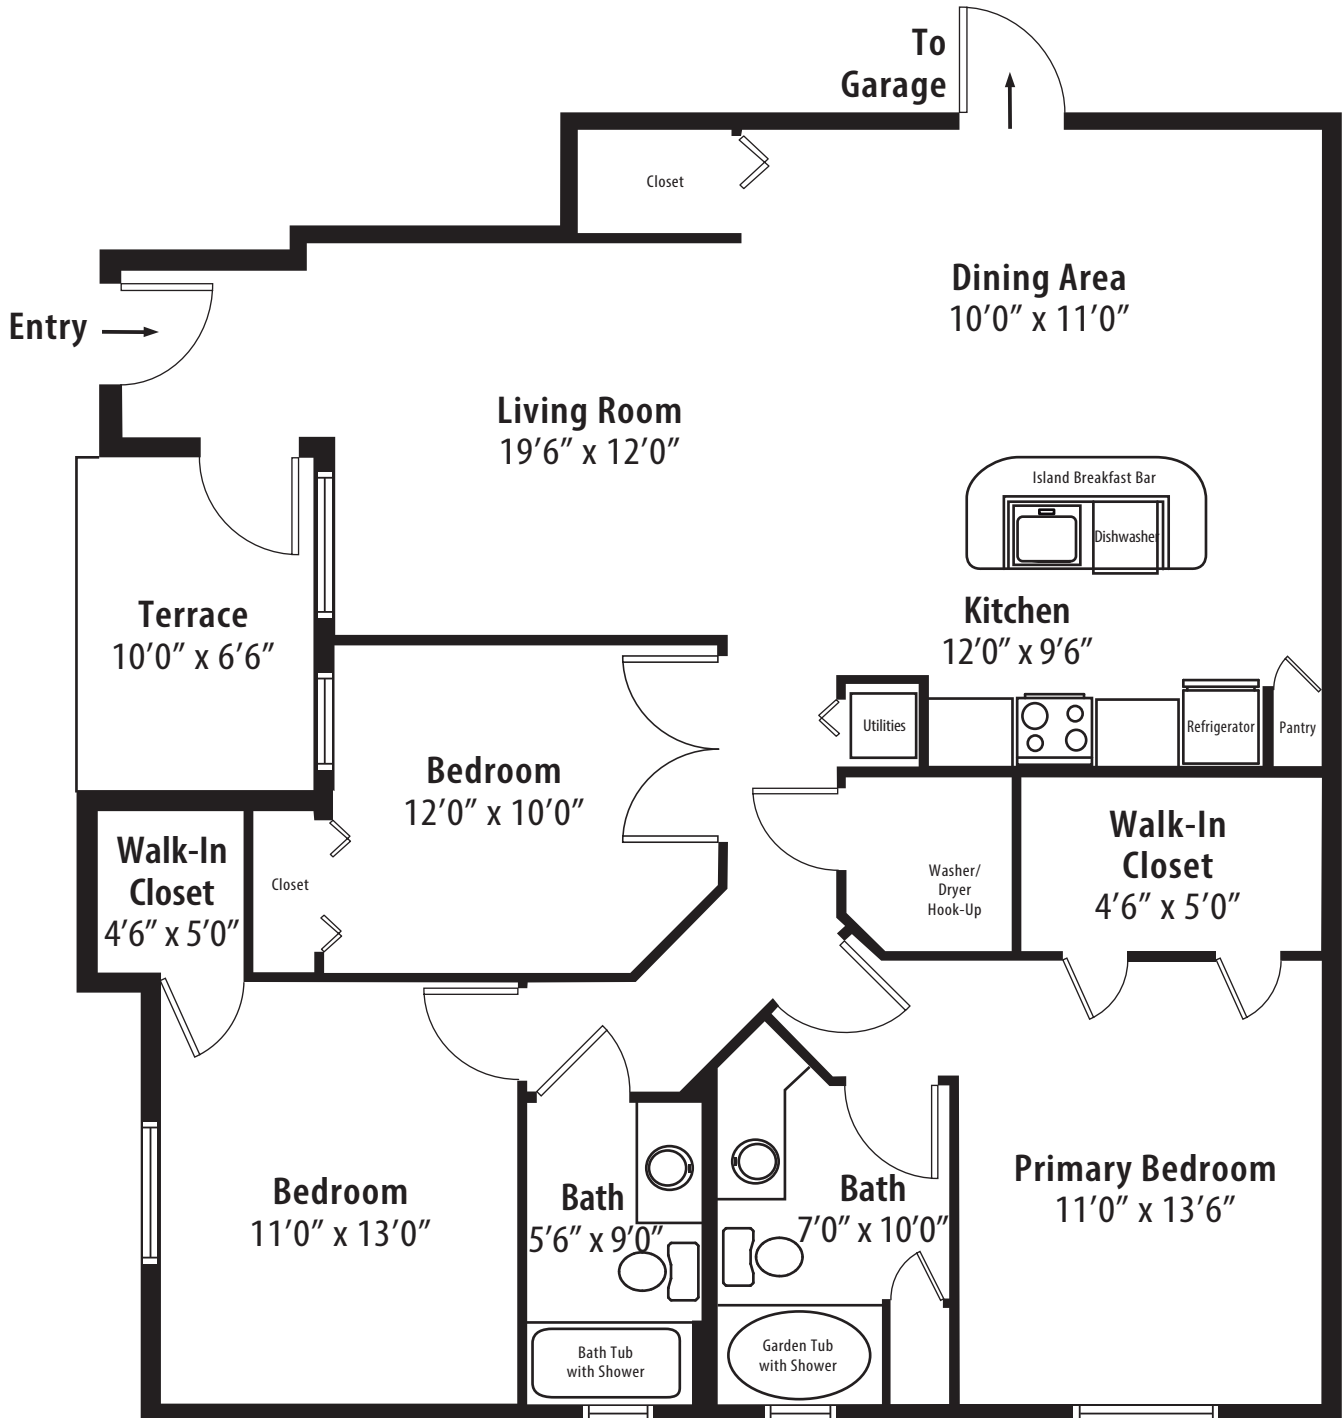

3BR Designer Courtyard

1st level, 3 bedroom, 2 bath

This floor plan representation is not to scale and all dimensions are approximate. Final layout and room dimensions are subject to change prior to the delivery of any apartment unit.

* Includes approximately 1,355 square feet of air conditioned comfort plus an 65 square foot terrace. r1 2010