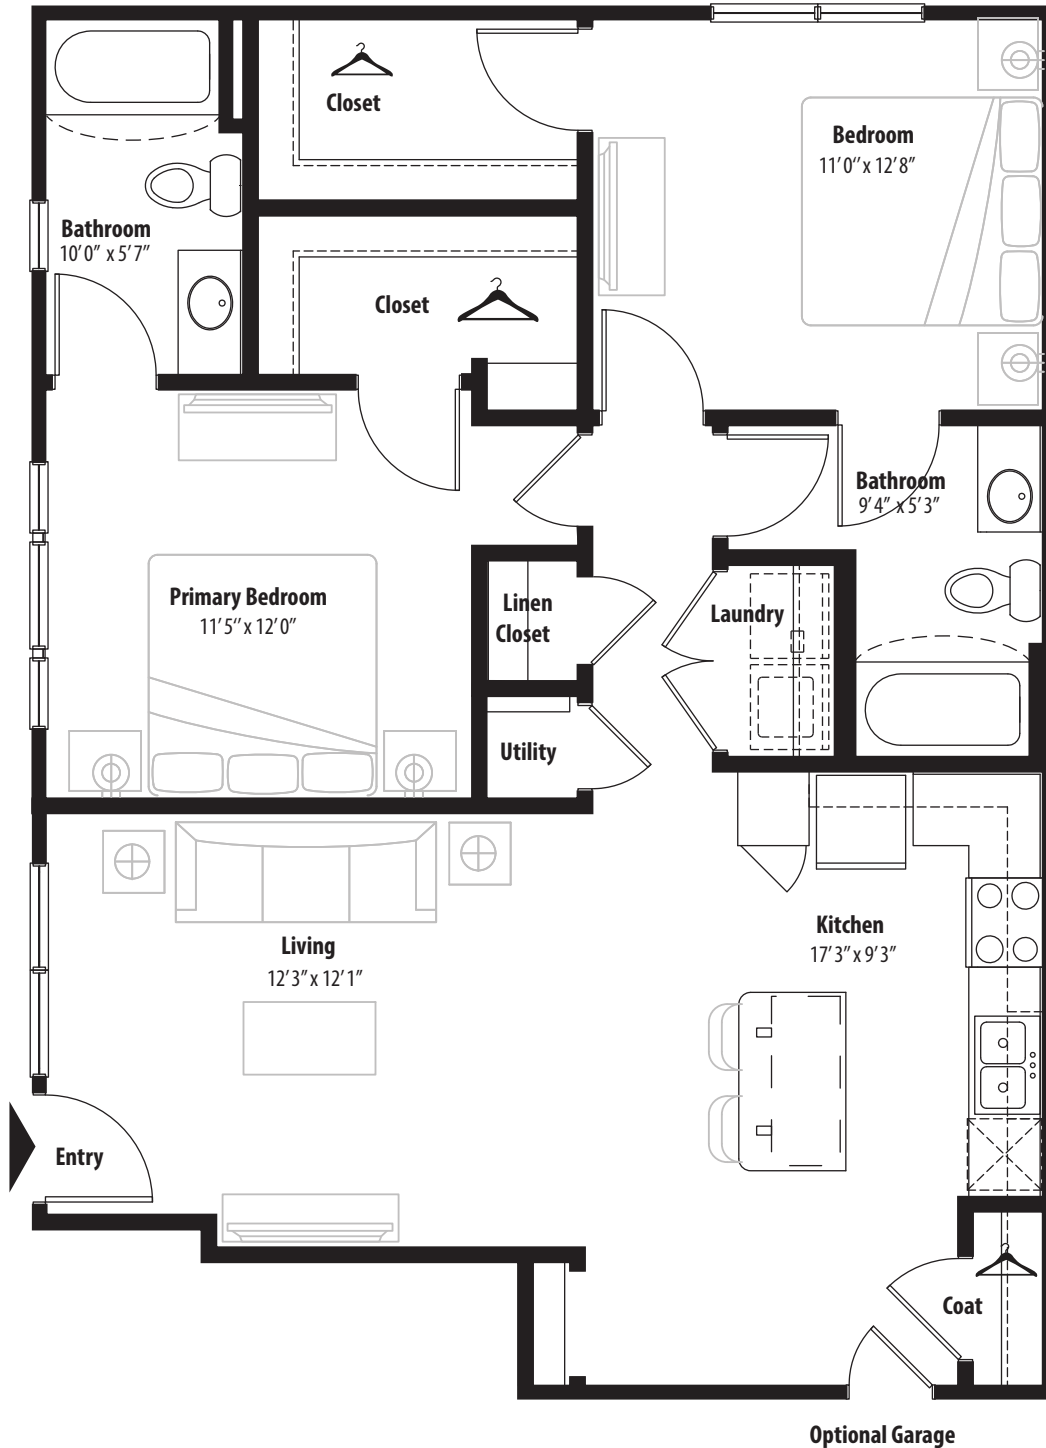

2 BR Designer Courtyard

1st level, 2 bedroom, 2 bath

This floor plan representation is not to scale and all dimensions are approximate. Final layout and room dimensions are subject to change prior to the delivery of any apartment unit.