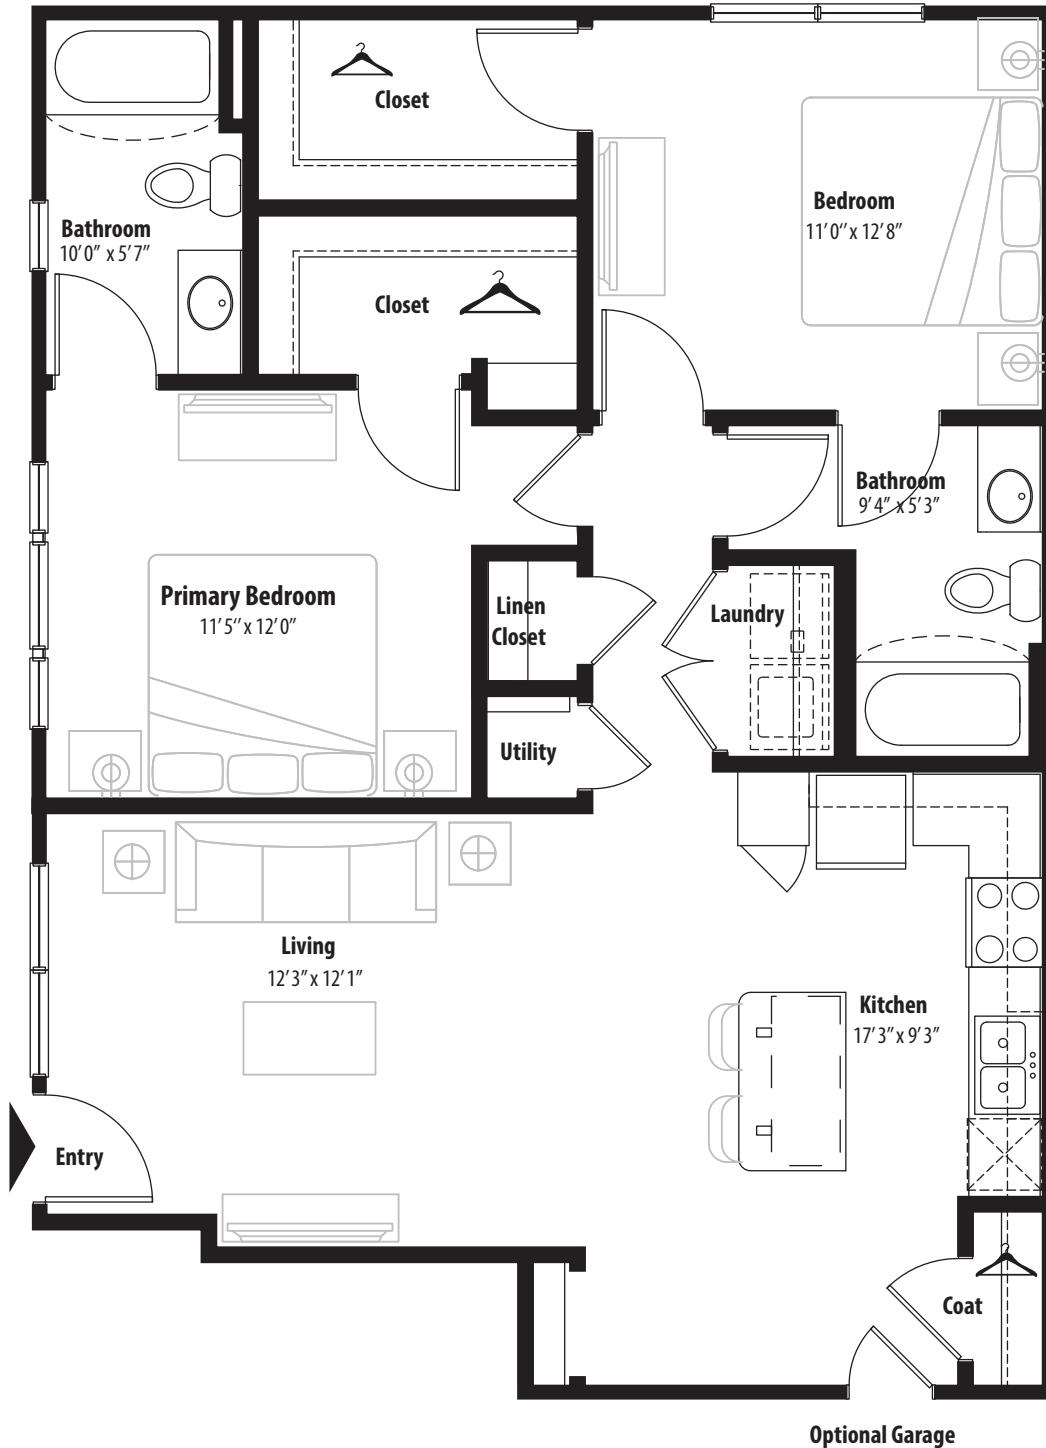

2 BR Designer Courtyard

1st level, 2 bedroom, 2 bath

This floor plan representation is not to scale and all dimensions are approximate. Final layout and room dimensions are subject to change prior to the delivery of any apartment unit.