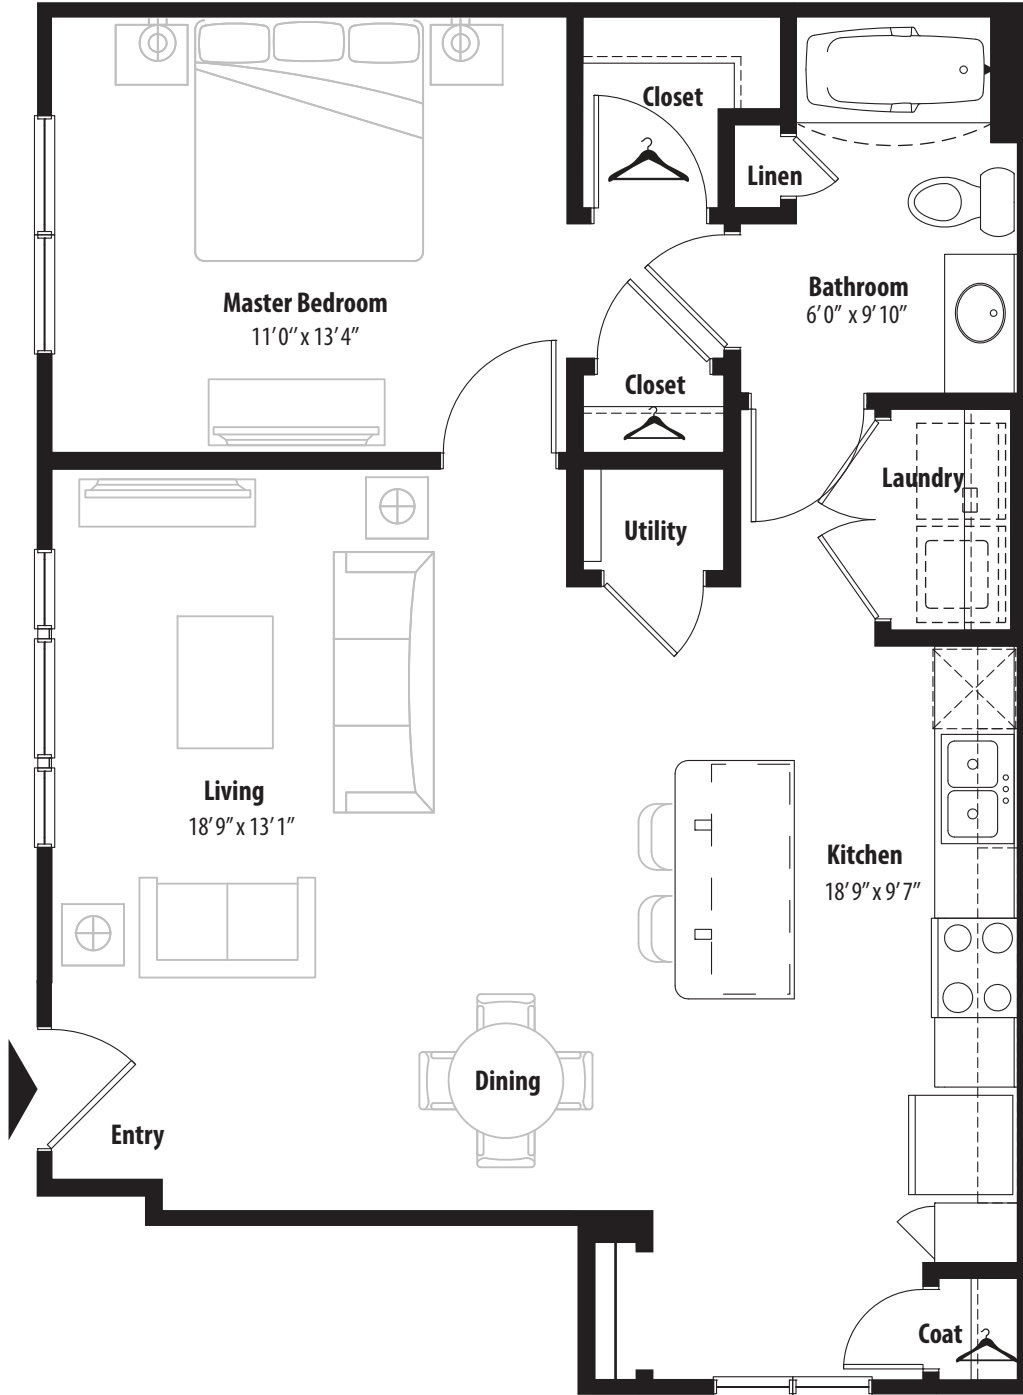

1 Bedroom Grand Courtyard

1st level, 1 bedroom, 1 bath - 831 sq. ft. with 156 sq. ft. patio

This floor plan representation is not to scale and all dimensions are approximate. Final layout and room dimensions are subject to change prior to the delivery of any apartment unit.