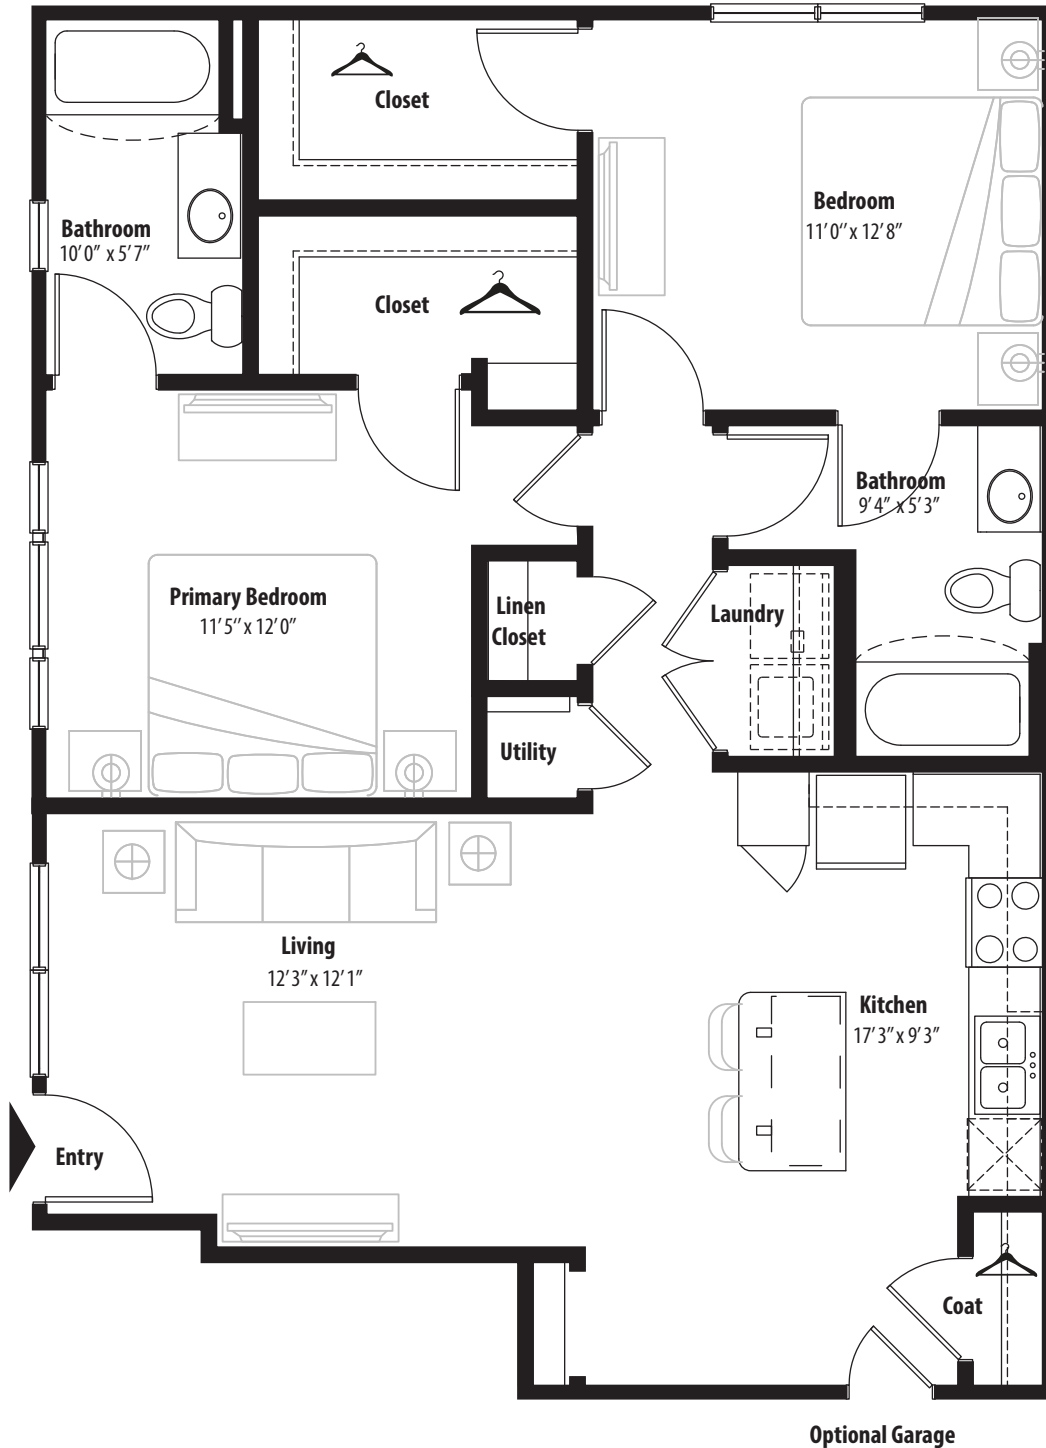

2 BR Designer Courtyard

1st level, 2 bedroom, 2 bath

This floor plan representation is not to scale and all dimensions are approximate. Final layout and room dimensions are subject to change prior to the delivery of any apartment unit.