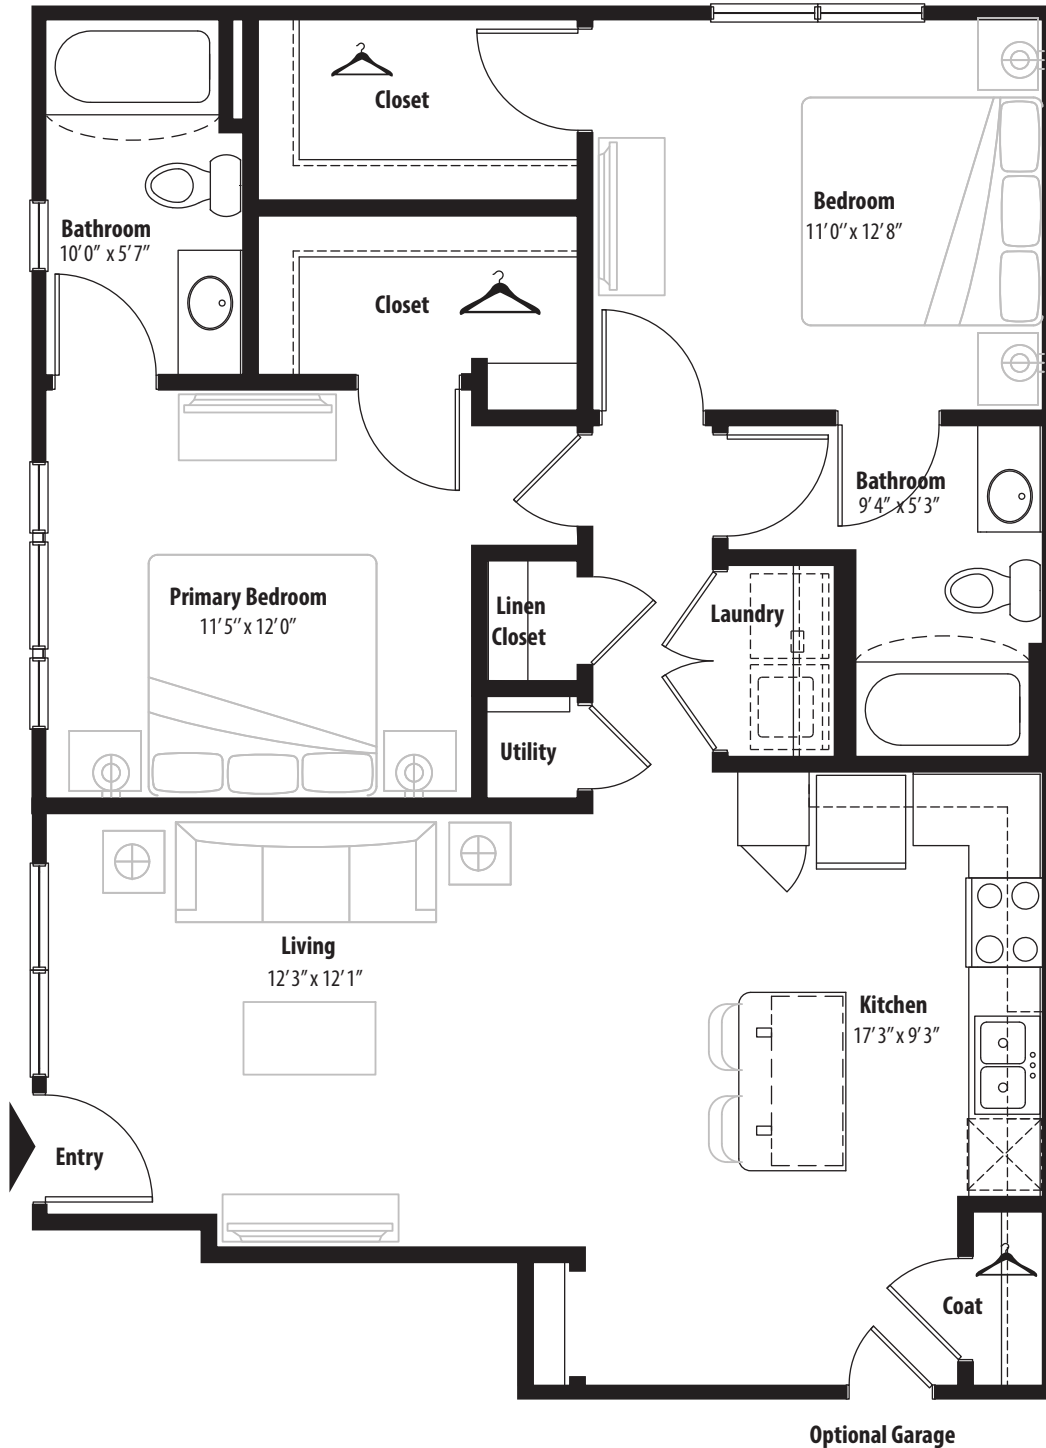

2 BR Designer Courtyard

1st level, 2 bedroom, 2 bath

This floor plan representation is not to scale and all dimensions are approximate. Final layout and room dimensions are subject to change prior to the delivery of any apartment unit.